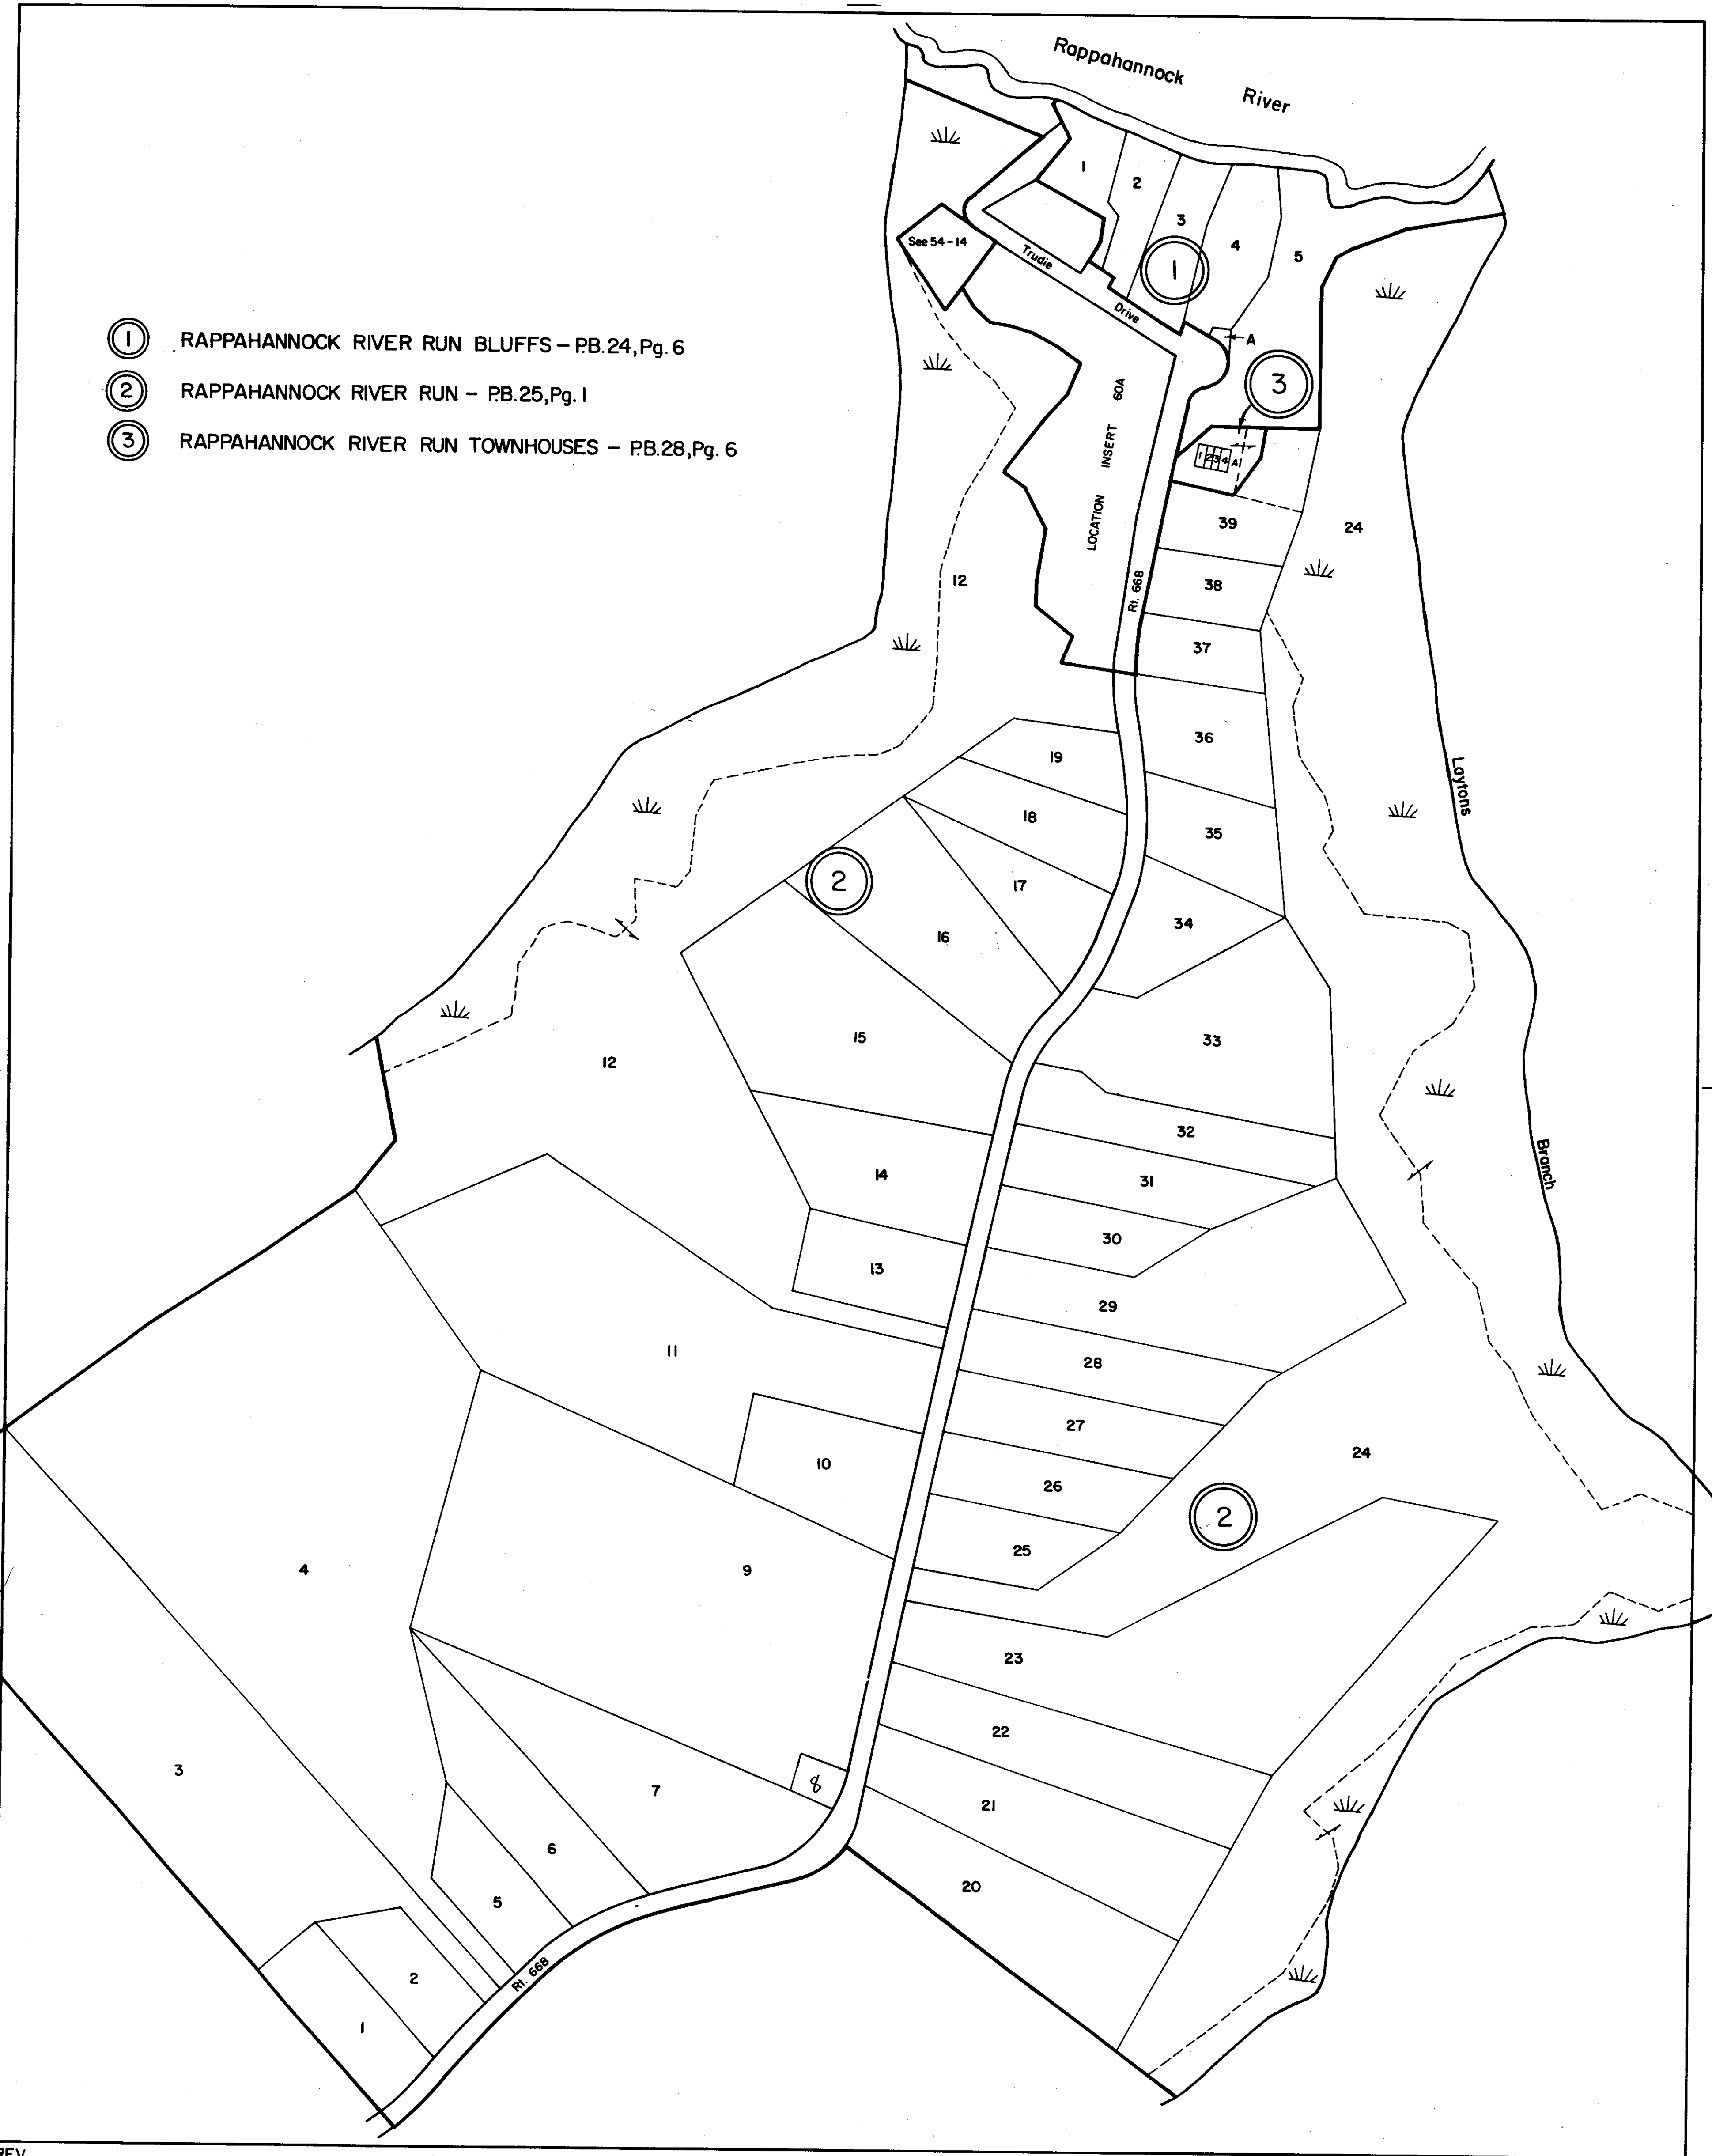

ESSEX COUNTY

- ① RAPPAHANNOCK RIVER RUN BLUFFS - PB.24,Pg. 6
- ② RAPPAHANNOCK RIVER RUN - PB.25,Pg.1
- ③ RAPPAHANNOCK RIVER RUN TOWNHOUSES - PB.28,Pg. 6

REV.

RAPPAHANNOCK DISTRICT

SECTION INSERT 60C